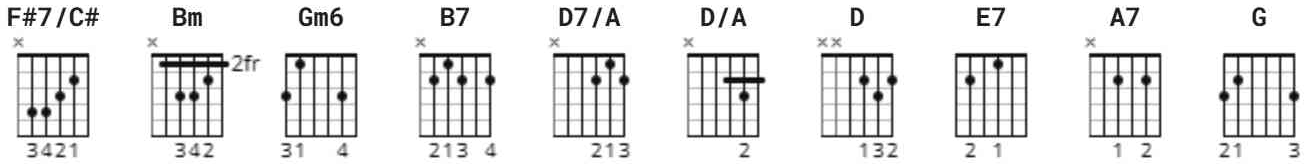

Love Me Tender Chords by Elvis Presley

Difficulty: intermediate

Tuning: E A D G B E

CHORDS

F#7/C# - x42322

Bm - x24432

Gm6 - 302330

B7 - x21202

D7/A - x0x212

D/A - x00232

[Intro]

D D/A

[Verse 1]

D E7

Love me tender, love me sweet

A7 D

Love me tender, love me long

A7 D

Take me to your heart

E7

For it's there that I belong

A7 **D**
And will never part

[Chorus]

F#7/C# **Bm** **D7/A**
Love me tender, love me true
G **Gm6** **D**
All my dreams fulfill
 B7 **E7**
For my darling I love you
A7 **D**
And I always will

[Verse 3]

D **E7**
Love me tender love me dear
A7 **D**
Tell me you are mine
 E7
I'll be yours through all the years
A7 **D**
Till the end of time

[Chorus]

F#7/C# **Bm** **D7/A**
Love me tender, love me true
G **Gm6** **D**
All my dreams fulfill
 B7 **E7**
For my darling I love you
A7 **D**
And I always will